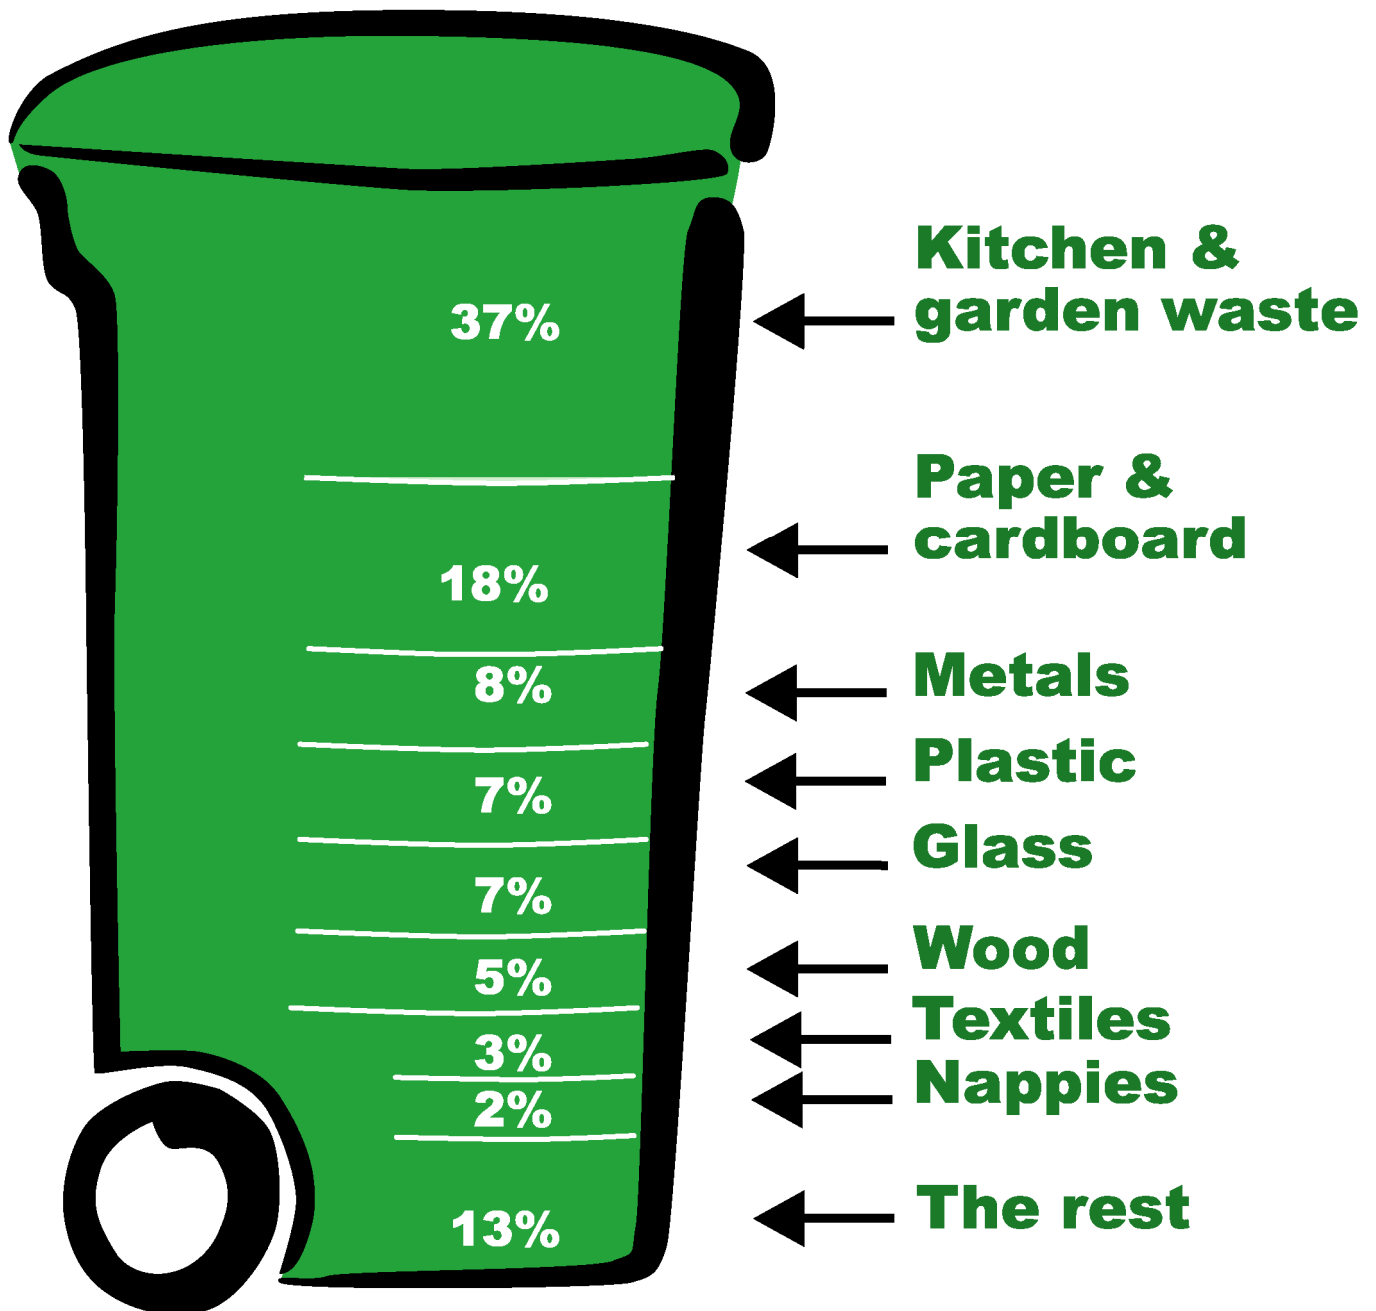

What's in your bin?

**Friends of
the Earth**

Friends of the Earth, 26-28 Underwood Street, London N1 7JQ
Tel: 020 7490 1555 Fax: 020 7490 0881 E-mail: info@foe.co.uk

www.foe.co.uk

Recycling statistics used mostly apply to England only.
Wales, Scotland and Northern Ireland compile their figures in different ways.